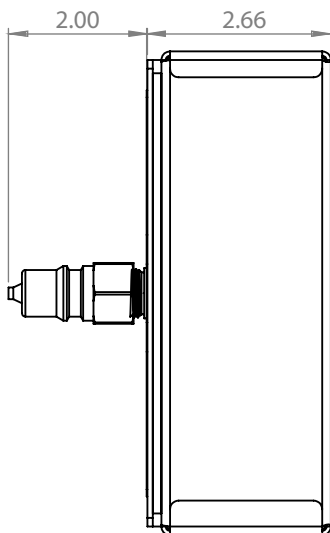

Keyswitch Control Option

Rotary Knob Option

300-1267 - SURFACE MOUNT REMOTE

TOP VIEW

FRONT VIEW

SIDE VIEW

FRONT VIEW WITH TOUCHPAD OPTION

INSTALL INSTRUCTIONS