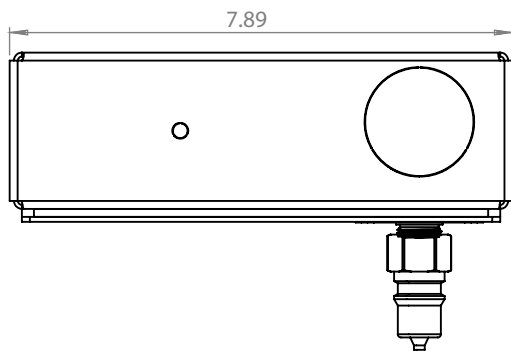

SURFACE MOUNT REMOTE

Touch Pad Option

FEATURES:

- » Stainless Steel Remote Station
- » Shut-off Quick Connect
- » Top Entry
- » Stainless Steel Tubing/ HP HOSE
- » Key Switch Control
- » Rotary Knob Control
- » Electronic Controls

Keyswitch Control Option

Rotary Knob Option

300-1267 - SURFACE MOUNT REMOTE

TOP VIEW

FRONT VIEW

SIDE VIEW

FRONT VIEW WITH TOUCHPAD OPTION

INSTALL INSTRUCTIONS