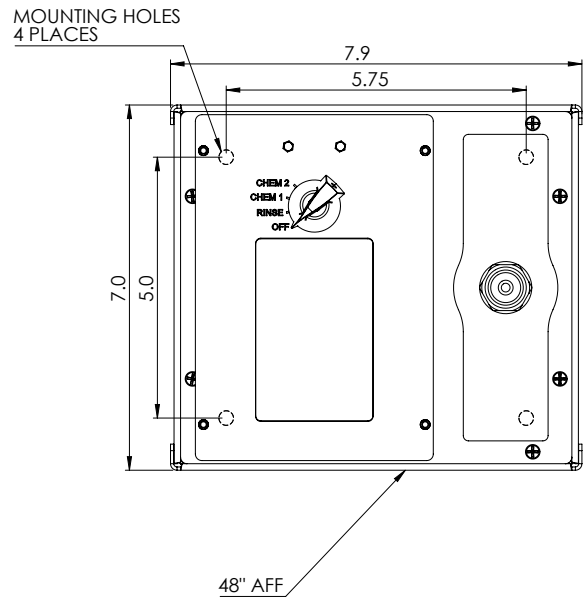

Keyswitch Control Option

Rotary Knob Option

300-1267 - SURFACE MOUNT REMOTE

TOP VIEW

FRONT VIEW

SIDE VIEW

FRONT VIEW WITH TOUCHPAD OPTION

INSTALL INSTRUCTIONS