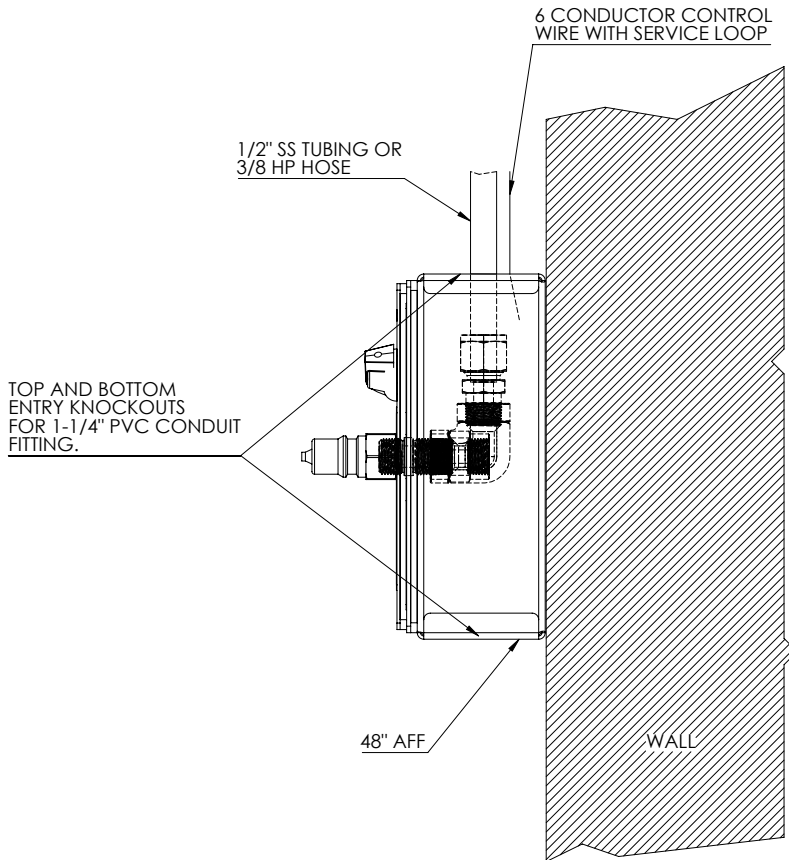

SURFACE MOUNT REMOTE

Touch Pad Option

FEATURES:

- » Stainless Steel Remote Station
- » Shut-off Quick Connect
- » Top Entry
- » Stainless Steel Tubing/ HP HOSE
- » Key Switch Control
- » Rotary Knob Control
- » Electronic Controls

Keyswitch Control Option

Rotary Knob Option

300-1267 - SURFACE MOUNT REMOTE

TOP VIEW

FRONT VIEW

SIDE VIEW

FRONT VIEW WITH TOUCHPAD OPTION

INSTALL INSTRUCTIONS

SIDE VIEW

SprayMaster[®] 
TECHNOLOGIES

www.spraymastertech.com