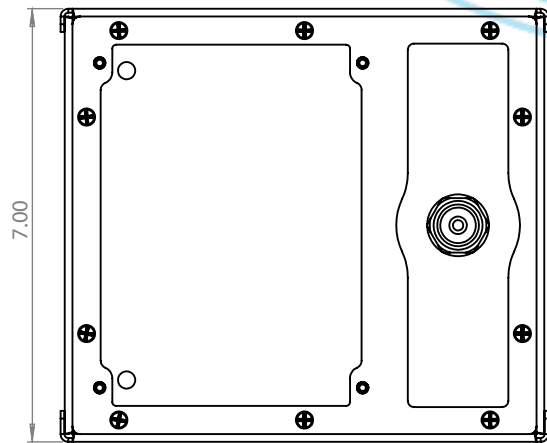

Keyswitch Control Option

Rotary Knob Option

300-1267 - SURFACE MOUNT REMOTE

TOP VIEW

FRONT VIEW

SIDE VIEW

FRONT VIEW WITH TOUCHPAD OPTION

INSTALL INSTRUCTIONS