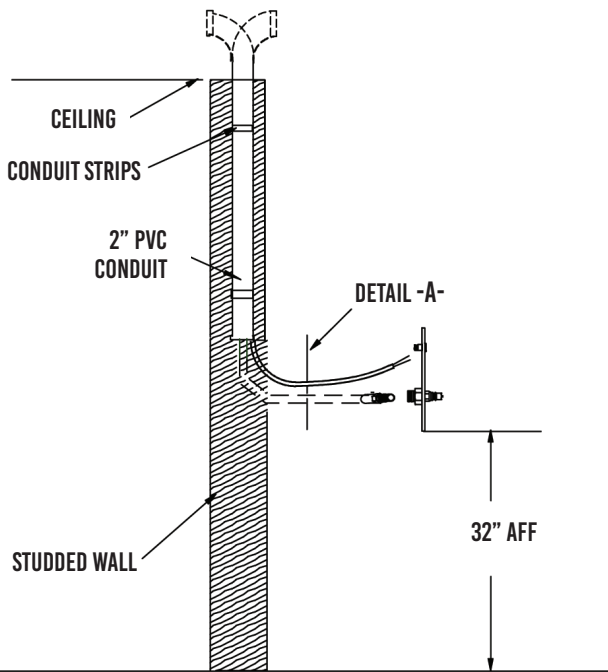

300-1229

STAINLESS STEEL FLUSH MOUNT PANEL

300-1229
Stainless Steel Flus Mount Panel

FEATURES:

- » Stainless Steel 4 Position Key Switch Remote
- » Shut-off Quick Connect
- » Top or Rear Entry
- » Stainless Steel Tubing or High Pressure Hose Supply
- » Front Port
- » Non-Locking
- » Electronic Controls

PLAN VIEW

FRONT VIEW

SIDEVIEW

DRYWALL

BRICK/MASONARY

NOTE: 2" PVC CHASES ARE REQUIRED FOR EACH REMOTE STATION AND ARE NOT QUOTED OR SUPPLIED BY SMT

SprayMaster[®]
TECHNOLOGIES

www.spraymastertech.com