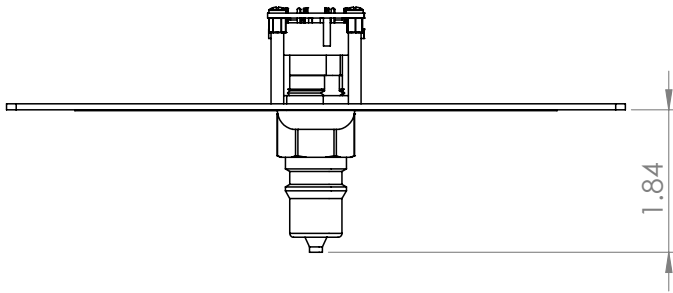

300-1229 - STAINLESS STEEL FLUSH MOUNT PANEL

PLAN VIEW