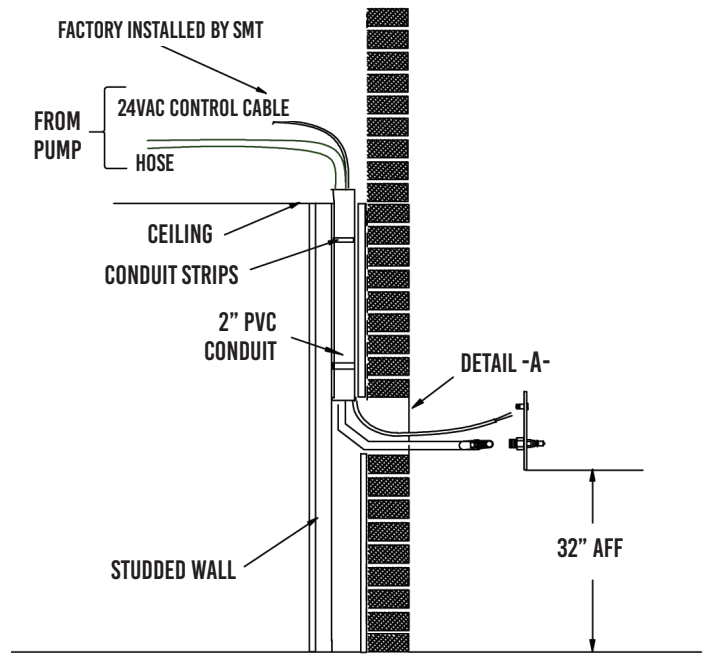

300-1229

STAINLESS STEEL FLUSH MOUNT PANEL

300-1229
Stainless Steel Flus Mount Panel

FEATURES:

- » Stainless Steel 4 Position Key Switch Remote
- » Shut-off Quick Connect
- » Top or Rear Entry
- » Stainless Steel Tubing or High Pressure Hose Supply
- » Front Port
- » Non-Locking
- » Electronic Controls

PLAN VIEW

FRONT VIEW

SIDEVIEW

DRYWALL

BRICK/MASONARY

NOTE: 2" PVC CHASES ARE REQUIRED FOR EACH REMOTE STATION AND ARE NOT QUOTED OR SUPPLIED BY SMT

SprayMaster[®]
TECHNOLOGIES

www.spraymastertech.com