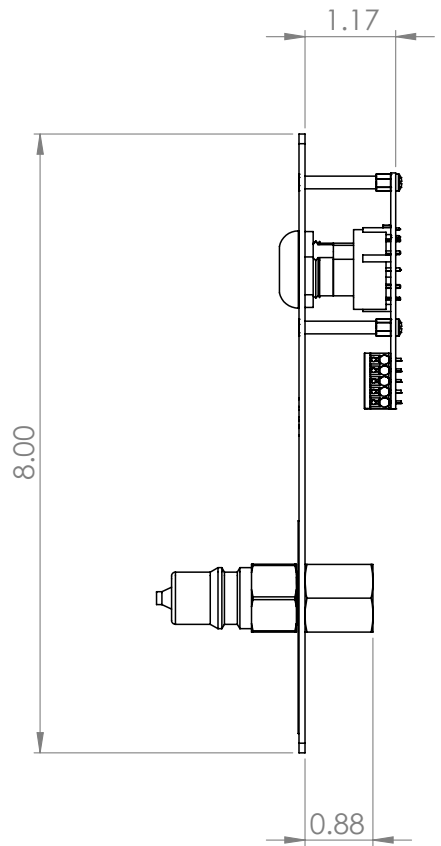

300-1229

STAINLESS STEEL FLUSH MOUNT PANEL

300-1229
Stainless Steel Flus Mount Panel

FEATURES:

- » Stainless Steel 4 Position Key Switch Remote
- » Shut-off Quick Connect
- » Top or Rear Entry
- » Stainless Steel Tubing or High Pressure Hose Supply
- » Front Port
- » Non-Locking
- » Electronic Controls

(800) 548-3373

www.spraymastertech.com

115 E Linden • Rogers, Arkansas 72756 USA | Office: (479) 636-5776 • Fax: (479) 636-3245

A brand line of
Assembled Products Corporation

300-1229 - STAINLESS STEEL FLUSH MOUNT PANEL

PLAN VIEW

FRONT VIEW

SIDEVIEW

DRYWALL

BRICK/MASONARY

NOTE: 2" PVC CHASES ARE REQUIRED FOR EACH REMOTE STATION AND ARE NOT QUOTED OR SUPPLIED BY SMT

SprayMaster[®]
TECHNOLOGIES

www.spraymastertech.com