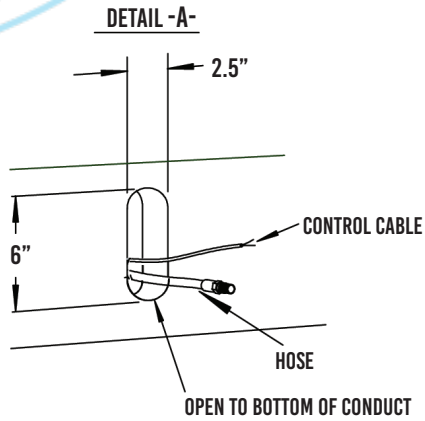

300-1229

STAINLESS STEEL FLUSH MOUNT PANEL

300-1229
Stainless Steel Flus Mount Panel

FEATURES:

- » Stainless Steel 4 Position Key Switch Remote
- » Shut-off Quick Connect
- » Top or Rear Entry
- » Stainless Steel Tubing or High Pressure Hose Supply
- » Front Port
- » Non-Locking
- » Electronic Controls

(800) 548-3373

www.spraymastertech.com

115 E Linden • Rogers, Arkansas 72756 USA | Office: (479) 636-5776 • Fax: (479) 636-3245

A brand line of
Assembled Products Corporation

300-1229 - STAINLESS STEEL FLUSH MOUNT PANEL

PLAN VIEW

FRONT VIEW

SIDEVIEW

DRYWALL

BRICK/MASONARY

NOTE: 2" PVC CHASES ARE REQUIRED FOR EACH REMOTE STATION AND ARE NOT QUOTED OR SUPPLIED BY SMT

SprayMaster[®]
TECHNOLOGIES

www.spraymastertech.com