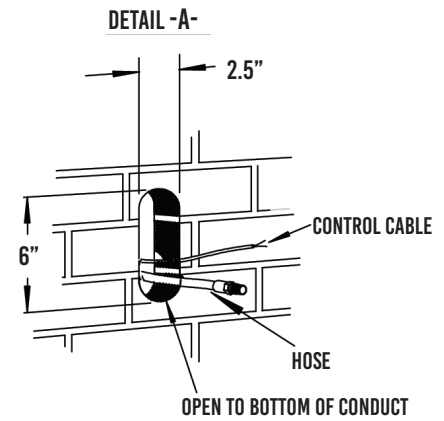

300-1229

STAINLESS STEEL FLUSH MOUNT PANEL

300-1229
Stainless Steel Flus Mount Panel

FEATURES:

- » Stainless Steel 4 Position Key Switch Remote
- » Shut-off Quick Connect
- » Top or Rear Entry
- » Stainless Steel Tubing or High Pressure Hose Supply
- » Front Port
- » Non-Locking
- » Electronic Controls

(800) 548-3373

www.spraymastertech.com

115 E Linden • Rogers, Arkansas 72756 USA | Office: (479) 636-5776 • Fax: (479) 636-3245

A brand line of
Assembled Products Corporation

300-1229 - STAINLESS STEEL FLUSH MOUNT PANEL

PLAN VIEW

FRONT VIEW

SIDEVIEW

DRYWALL

BRICK/MASONARY

NOTE: 2" PVC CHASES ARE REQUIRED FOR EACH REMOTE STATION AND ARE NOT QUOTED OR SUPPLIED BY SMT

SprayMaster[®]
TECHNOLOGIES

www.spraymastertech.com